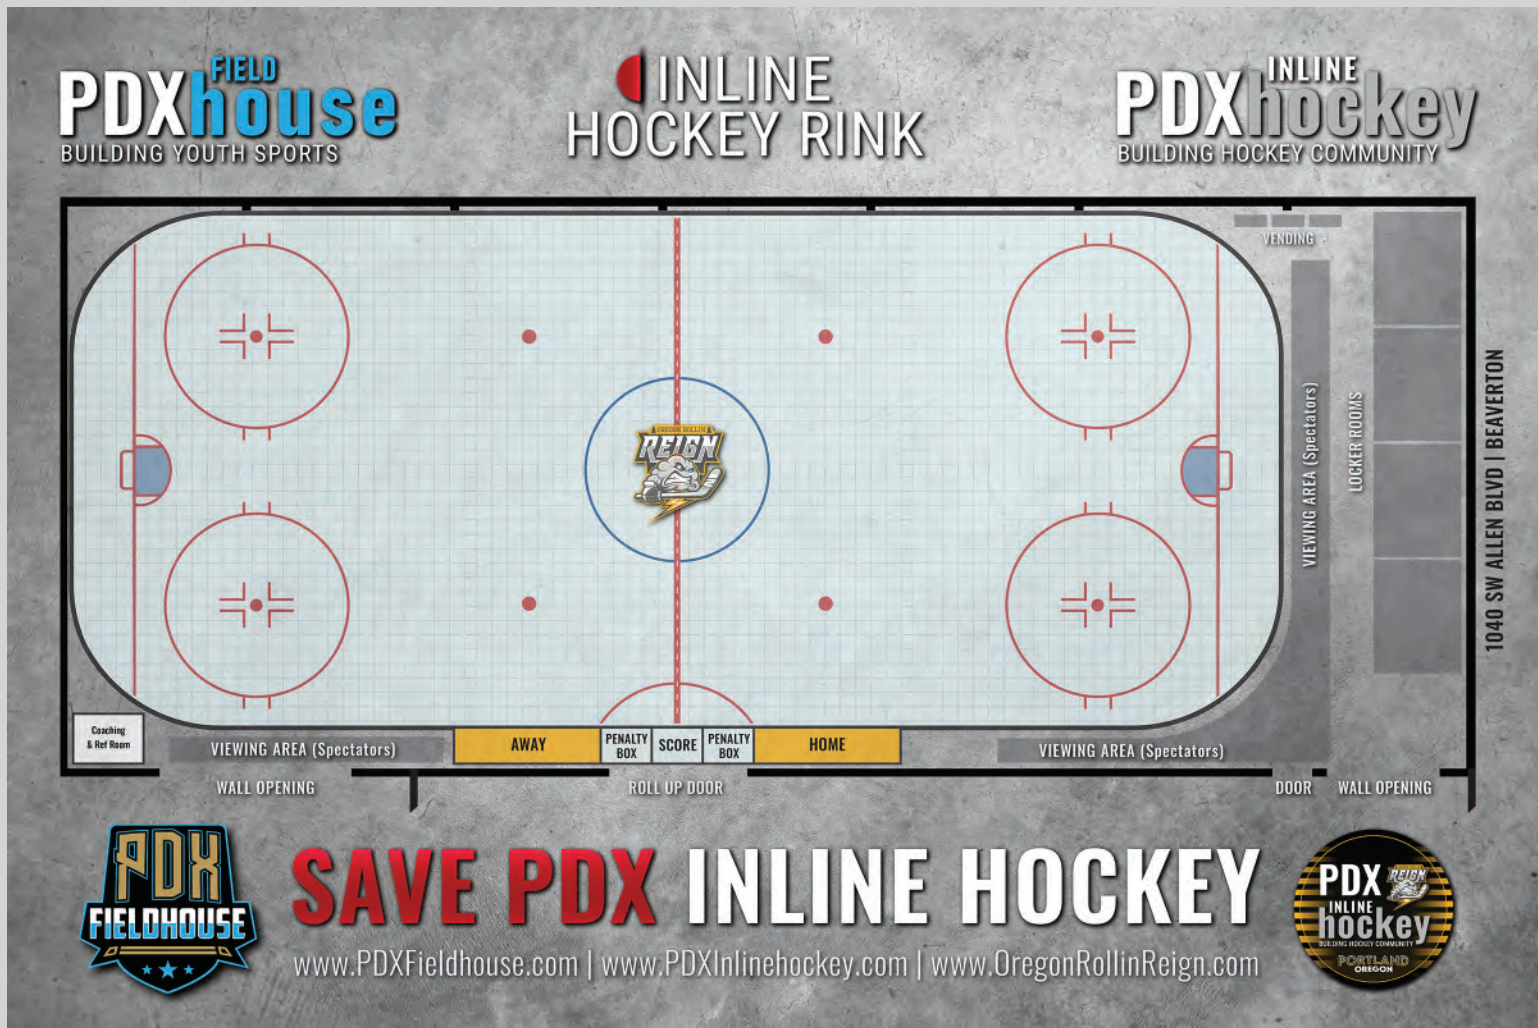

SAVE PDX INLINE HOCKEY

www.PDXFieldhouse.com | www.PDXInlinehockey.com | www.OregonRollinReign.com

DONATE NOW